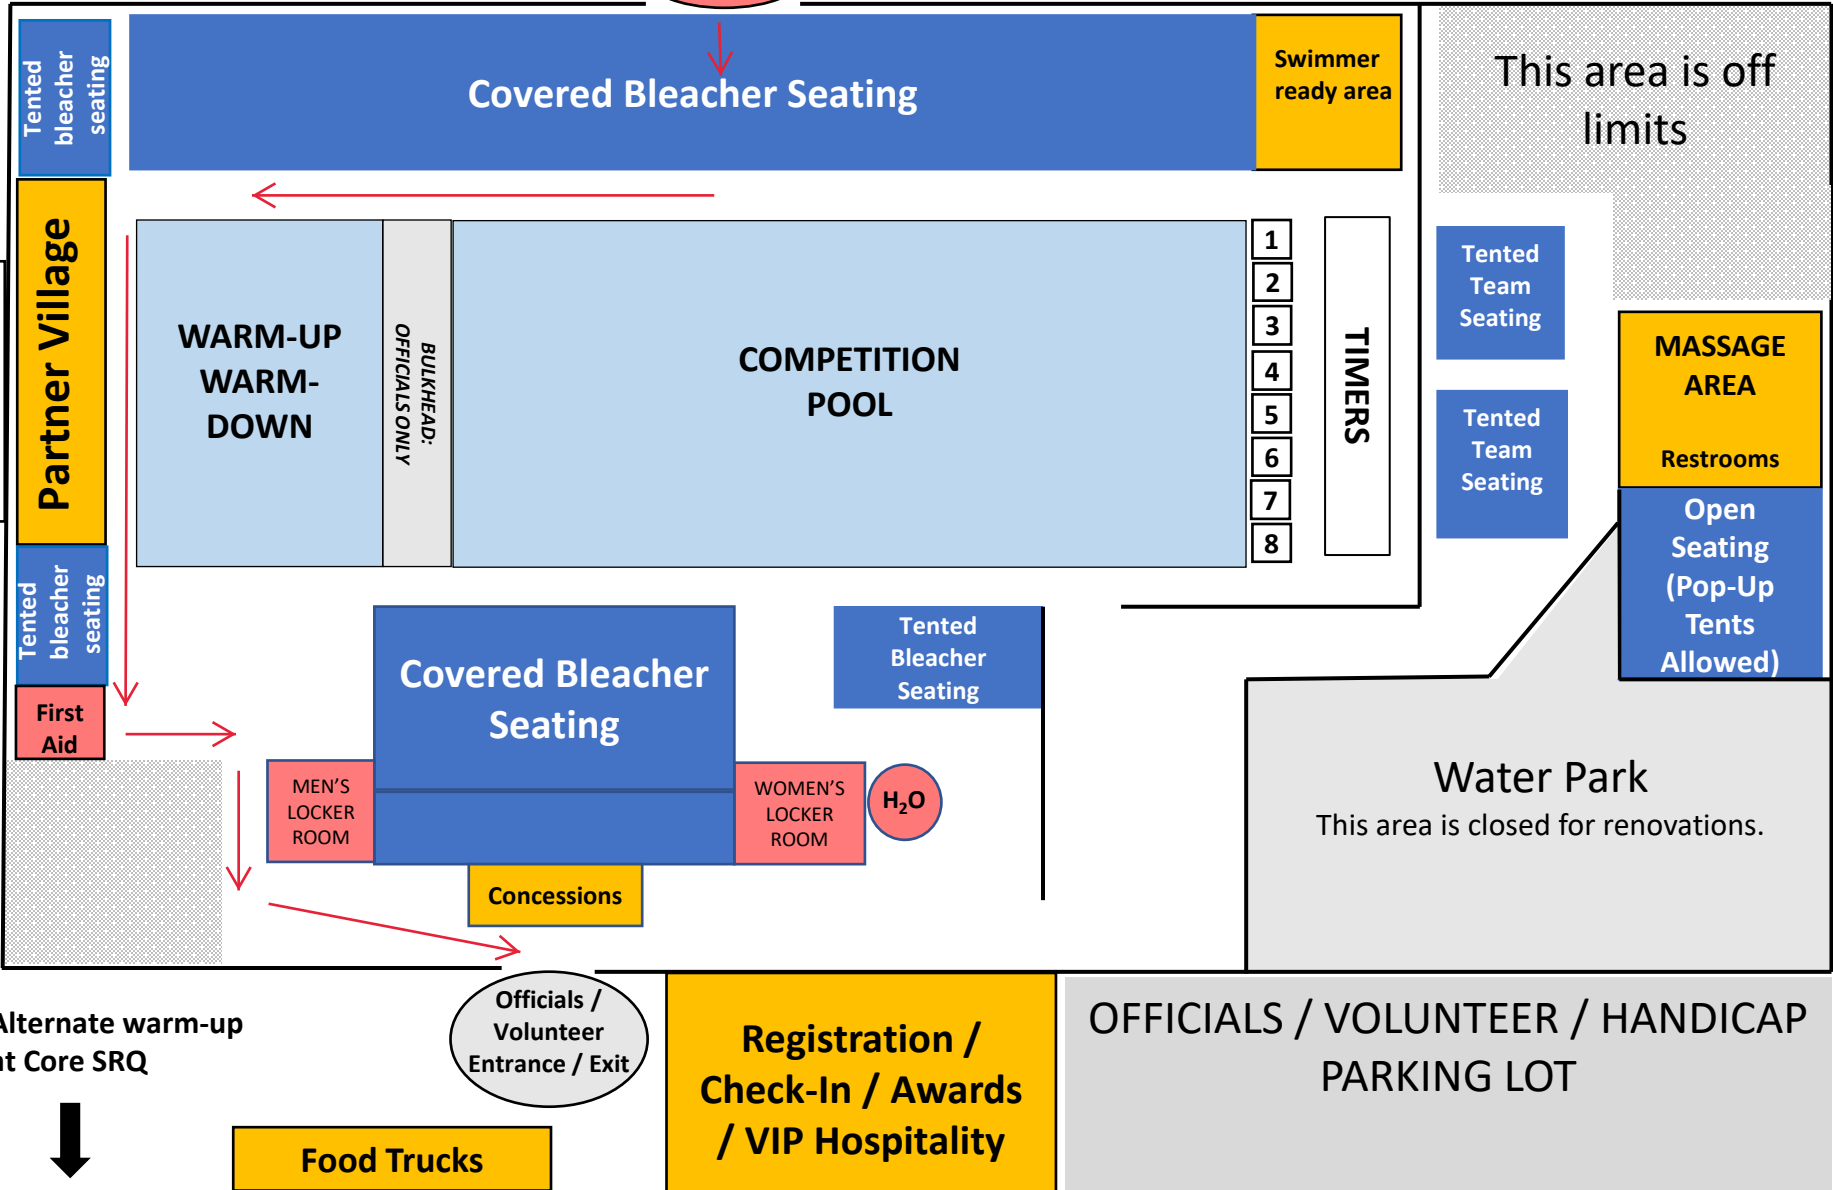

ATHLETE GRASS PARKING LOT

Follow arrows to your first stop: registration tent

Athlete Entrance

Alternate warm-up at Core SRQ

No Parking

Officials/Volunteer
Parking

No Parking

Officials/Volunteer Parking

Handicap Parking

Beer Garden

Athlete
Parking

Overflow
Parking

Potter Park Drive

Central Sarasota Parkway

Google